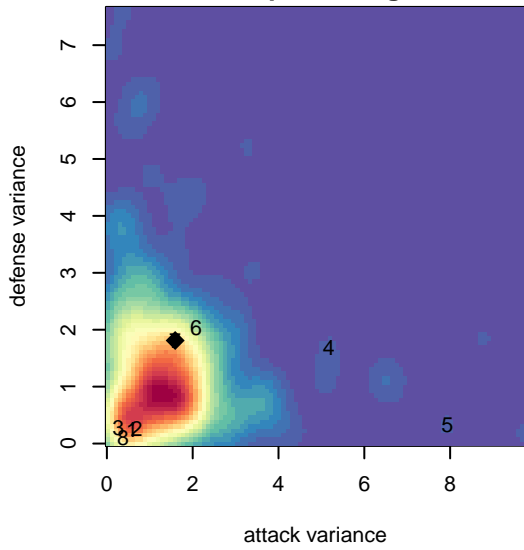

Stingrays G99

G99 total strength=904
attack=2.15 defense=0.96
fall league = DIII G15D1

alt names used:
Stingrays
Stingrays
Stingrays

Venues played:
2014 KITG GU15 White
2014 Strawberry Classic GU15
2014 DIII G15D1

**attack and defense variance (black dot)
relative to other teams
and top 10 in region**

**attack and defense rating
relative to others at age
and all opponents in last 13 months**

**attack and defense rating
relative to others at age
and all opponents in last 13 months**

Performance relative to 13 month average

Performance relative to 13 month average

Distribution of opponents
 Red = Lose zone, Blue = Win zone, Green = Even
 Black line separates win/lose zones

lot. A=Neither has attack advantage, B=Opponent has both attack and defense advantage, C=Opponent has both attack and defense disadvantage, D=Both have