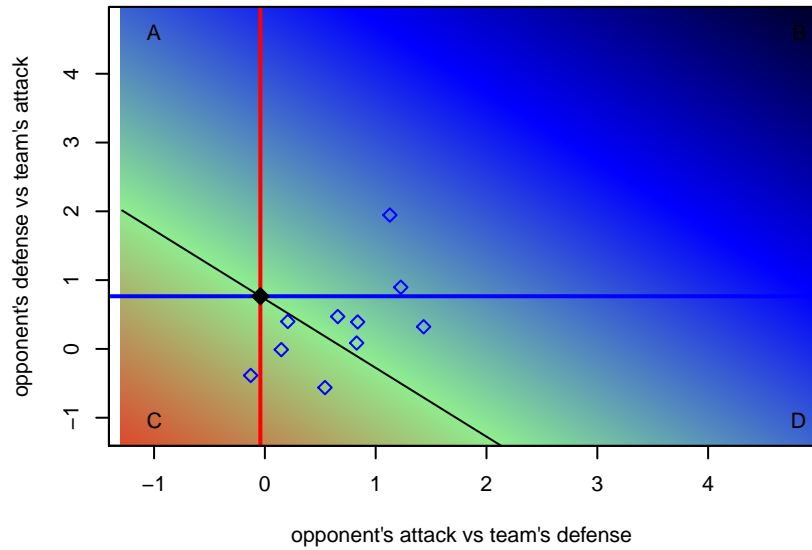

Stingrays G99

G99 total strength=904
attack=2.15 defense=0.96
fall league = DIII G15D1

alt names used:
Stingrays
Stingrays
Stingrays

Venues played:
2014 KITG GU15 White
2014 Strawberry Classic GU15
2014 DIII G15D1

**attack and defense variance (black dot)
relative to other teams
and top 10 in region**

**attack and defense rating
relative to others at age
and all opponents in last 13 months**

**attack and defense rating
relative to others at age
and all opponents in last 13 months**

Performance relative to 13 month average

Performance relative to 13 month average

Distribution of opponents
 Red = Lose zone, Blue = Win zone, Green = Even
 Black line separates win/lose zones

lot. A=Neither has attack advantage, B=Opponent has both attack and defense advantage, C=Opponent has both attack and defense disadvantage, D=Both have