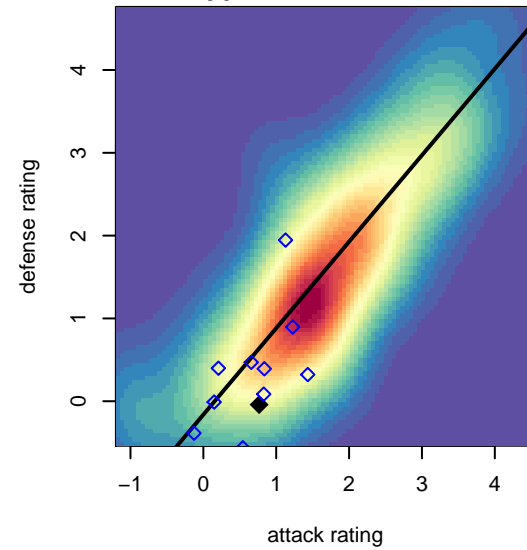

Stingrays G99

G99 total strength=904
attack=2.15 defense=0.96
fall league = DIII G15D1

alt names used:
Stingrays
Stingrays
Stingrays

Venues played:
2014 KITG GU15 White
2014 Strawberry Classic GU15
2014 DIII G15D1

**attack and defense variance (black dot)
relative to other teams
and top 10 in region**

**attack and defense rating
relative to others at age
and all opponents in last 13 months**

**attack and defense rating
relative to others at age
and all opponents in last 13 months**

Performance relative to 13 month average

Performance relative to 13 month average

Distribution of opponents
 Red = Lose zone, Blue = Win zone, Green = Even
 Black line separates win/lose zones

lot. A=Neither has attack advantage, B=Opponent has both attack and defense advantage, C=Opponent has both attack and defense disadvantage, D=Both have