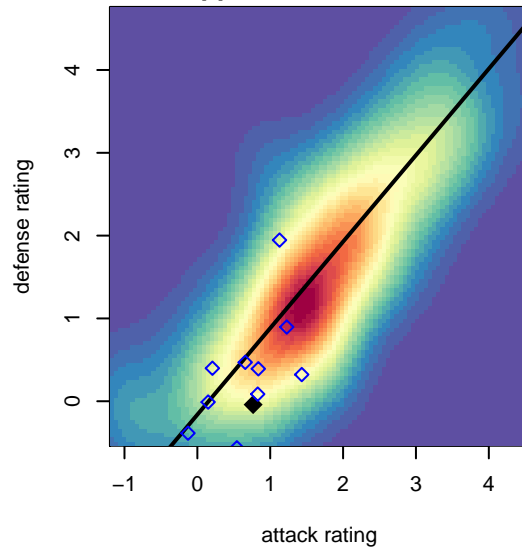

Stingrays G99

G99 total strength=904
attack=2.15 defense=0.96
fall league = DIII G15D1

alt names used:
Stingrays
Stingrays
Stingrays

Venues played:
2014 KITG GU15 White
2014 Strawberry Classic GU15
2014 DIII G15D1

**attack and defense variance (black dot)
relative to other teams
and top 10 in region**

**attack and defense rating
relative to others at age
and all opponents in last 13 months**

**attack and defense rating
relative to others at age
and all opponents in last 13 months**

Performance relative to 13 month average

Performance relative to 13 month average

Distribution of opponents
 Red = Lose zone, Blue = Win zone, Green = Even
 Black line separates win/lose zones

lot. A=Neither has attack advantage, B=Opponent has both attack and defense advantage, C=Opponent has both attack and defense disadvantage, D=Both have