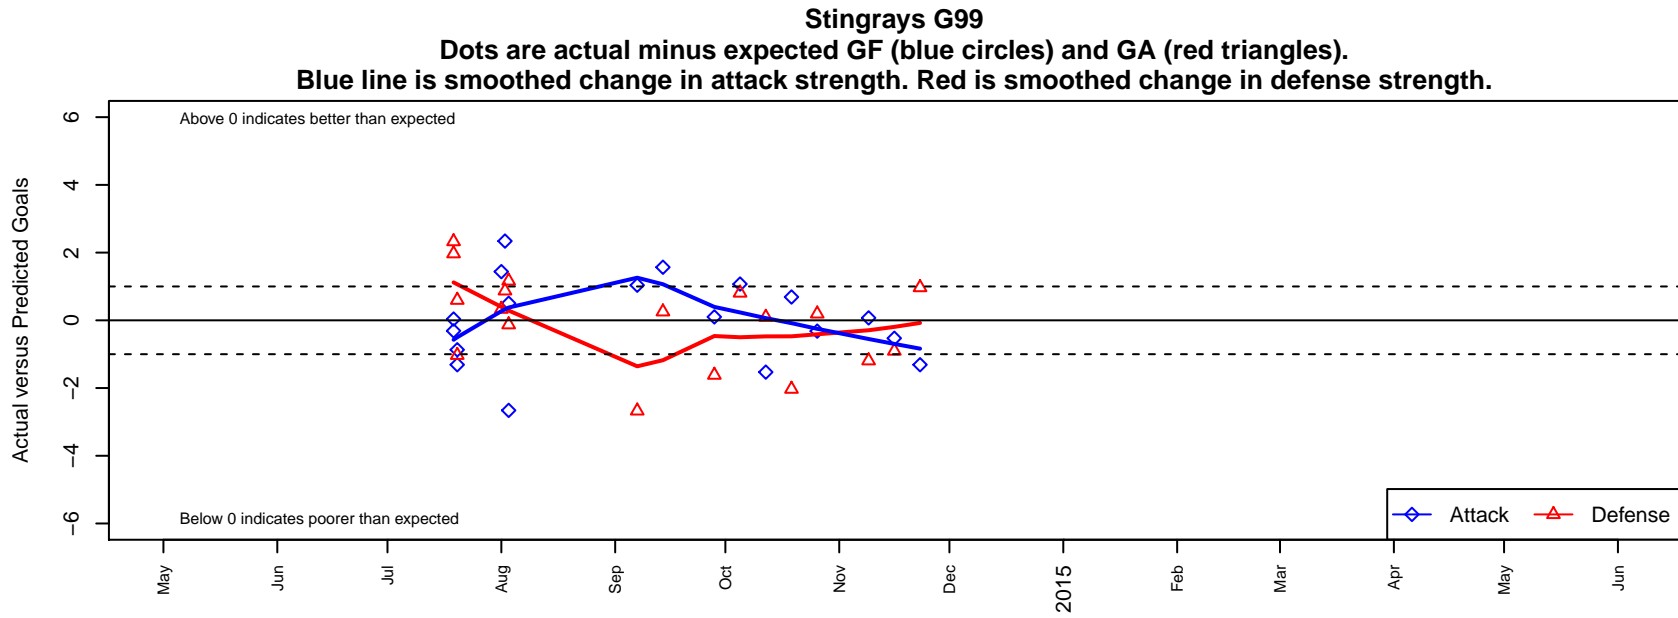

Stingrays G99

G99 total strength=904
attack=2.15 defense=0.96
fall league = DIII G15D1

alt names used:
Stingrays
Stingrays
Stingrays

Venues played:
2014 KITG GU15 White
2014 Strawberry Classic GU15
2014 DIII G15D1

**attack and defense variance (black dot)
relative to other teams
and top 10 in region**

**attack and defense rating
relative to others at age
and all opponents in last 13 months**

**attack and defense rating
relative to others at age
and all opponents in last 13 months**

Performance relative to 13 month average

Performance relative to 13 month average

Distribution of opponents
 Red = Lose zone, Blue = Win zone, Green = Even
 Black line separates win/lose zones

lot. A=Neither has attack advantage, B=Opponent has both attack and defense advantage, C=Opponent has both attack and defense disadvantage, D=Both have